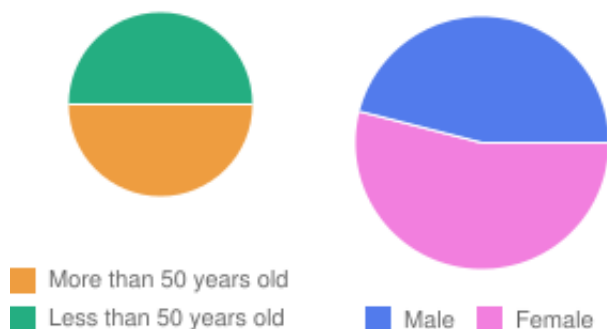

Life style

Presse, Jeux

Sources

Press, Adhesion/Subscription

How to select

Nous consulter

Profile

- Average age : 50 years old

Quantities

Nous consulter

Price

Observations

Annotation : hebdomadaire, 349 821 abonnés

TELE LOISIRS

@ Email

PRESSE TV