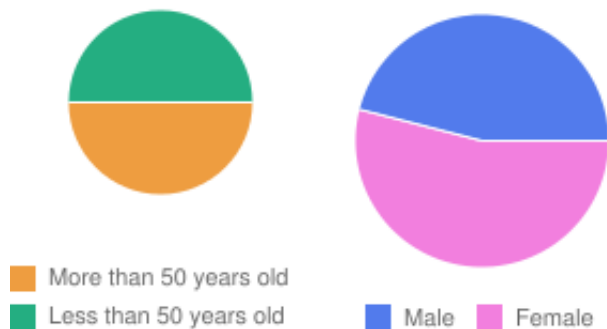

Life style

Presse, Jeux

Sources

Press, Adhesion/Subscription

How to select

- Location
- Recency
- Age

Profile

- Average age : 50 years old