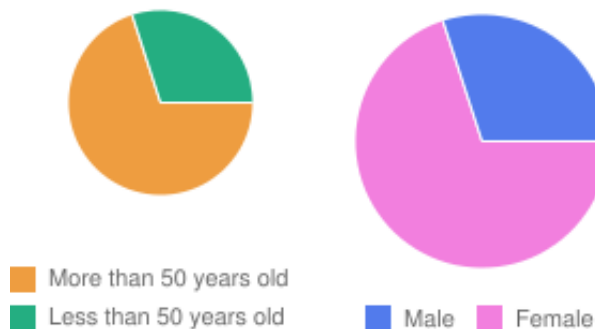

Profile

- Average age : 65 years old

Quantities

0-6 Months	35 000
TOTAL	35 000

Price

- Cost for thousand (CPM) : **60.00 € HT per thousand**
- Cost for thousand open e-mail (CPMO) : non
- Cost per click (CPC) : non
- Cost per lead (CPL) : non