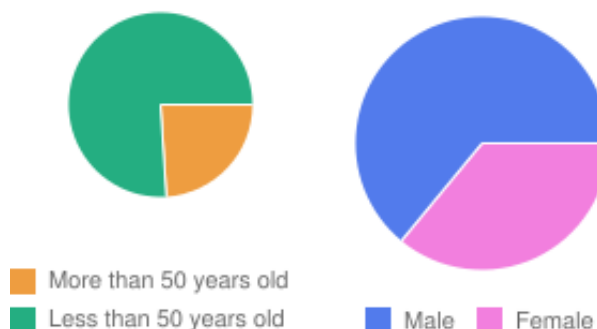

Complementary information

- Delivery lead : 48h
- Minimum order : 2000 phone numbers

Description

Mail order buyers of sport and leisuers articles (equipment, sportswear...) from the Rugby universe. The customers are very involved in the sporting environment. Prospects and phone numbers are also available.

Life style

Recommended for male offers concerning sport and textile.

Reaction

Soft

Sources

Mailing

How to select

- Location
- Recency
- Age
- Amount of order
- canal d'achat

Profile

- Average age : 42 years old
- Average Amount of order : 78 €

Quantities

0-6 Months	14 147 addresses
7-12 Months	15 414 addresses
13-24 Months	8 576 addresses
more than 24 Months	10 603 addresses
TOTAL	48 740 addresses