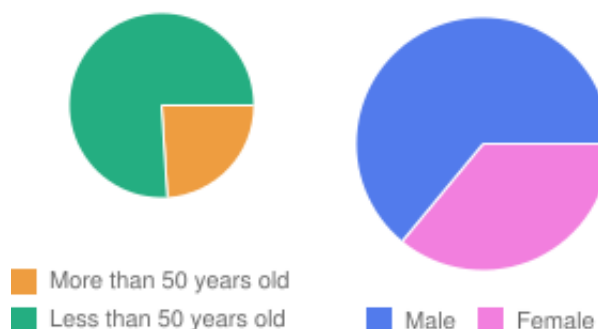

Profile

- Average age : 42 years old
- Average Amount of order : 78 €

Quantities

Nous consulter

Price

170 € for thousand for weight lower than 20 gr.

Observations

Maximum weight : 20 gr.