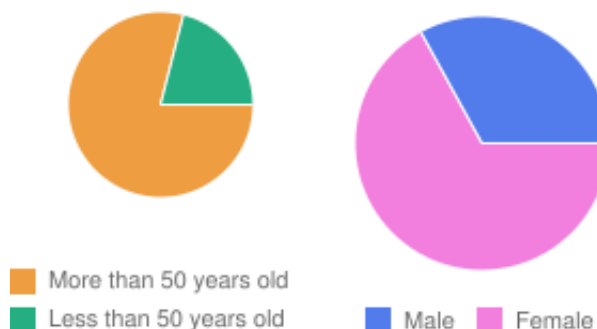

Profile

- Average age : 63 years old

Quantities

0-24 Months	17 918
TOTAL	17 918

Price

- Cost for thousand (CPM) : **70.00 € HT per thousand**
- Cost for thousand open e-mail (CPMO) : non
- Cost per click (CPC) : non
- Cost per lead (CPL) : non